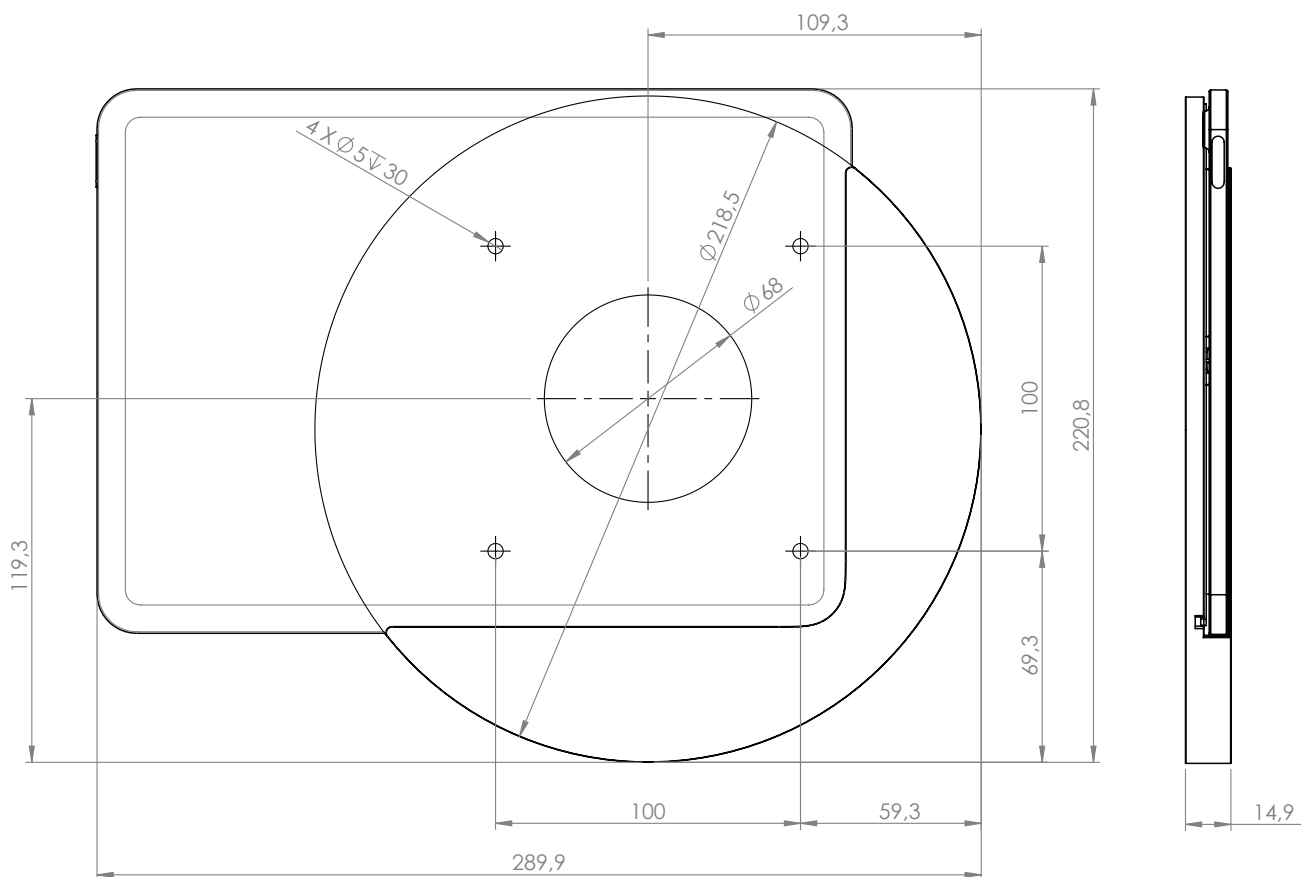

Sunset for iPad Air 4/5 10.9" / Air 11" / Pro 11" (1st - 4th gen.)