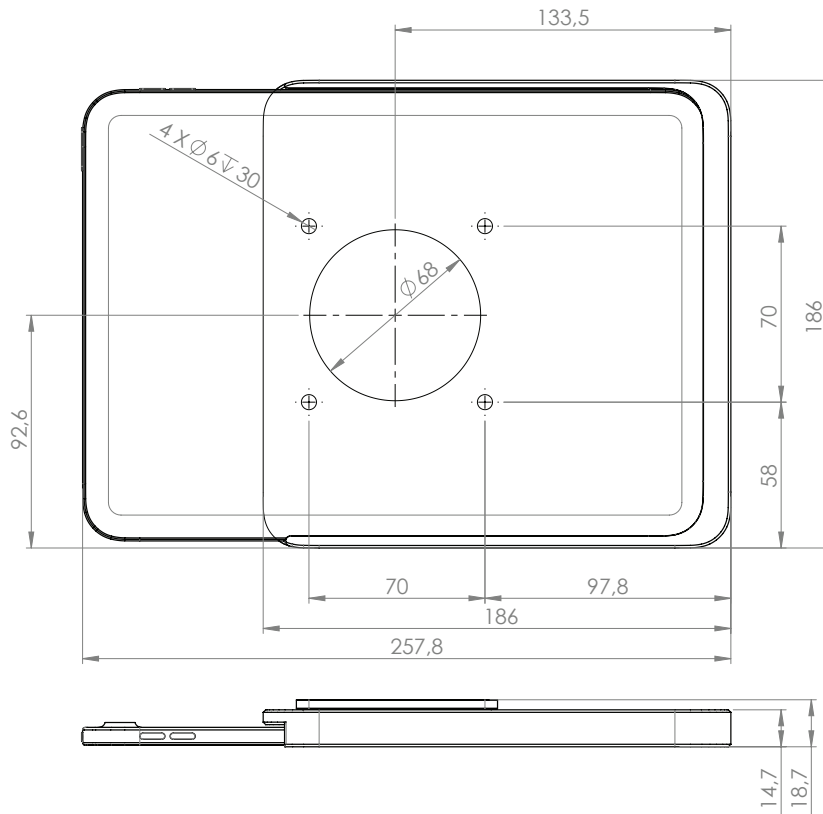

Dame Wall Home 2.0 for iPad 10th gen. 10.9" / 11" (A16)