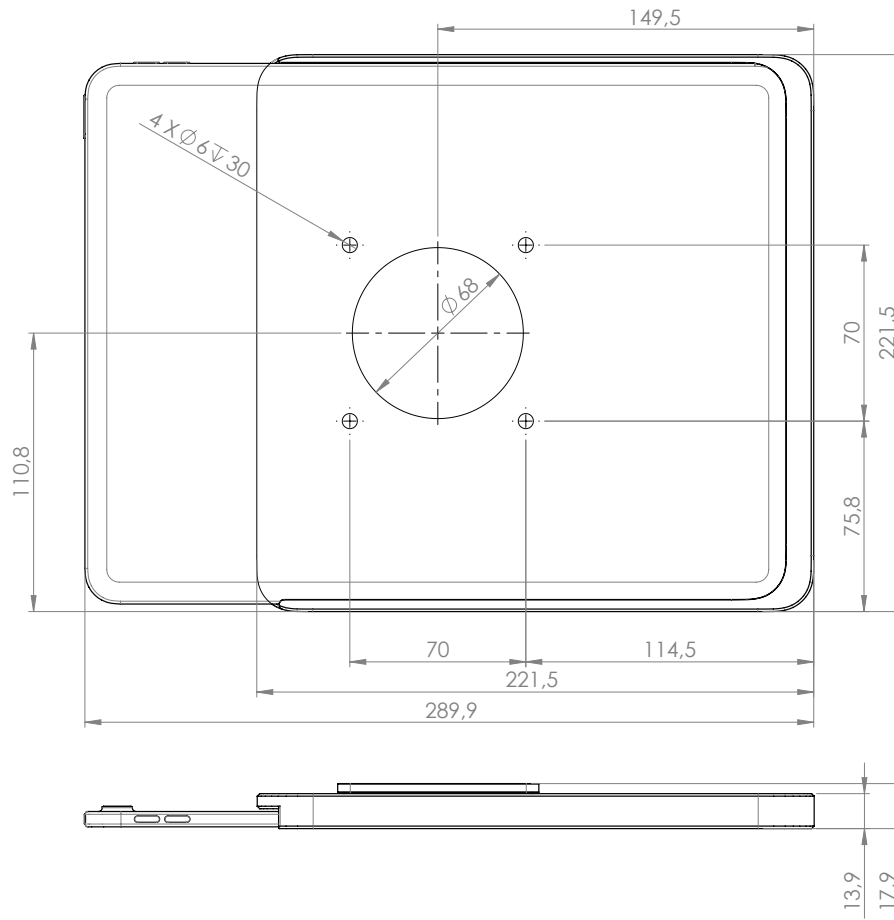

Dame Wall Home 2.0 for iPad Air 13" (2024, 2025)

Dame Wall Home 2.0 for iPad Pro 13" (2024, 2025)