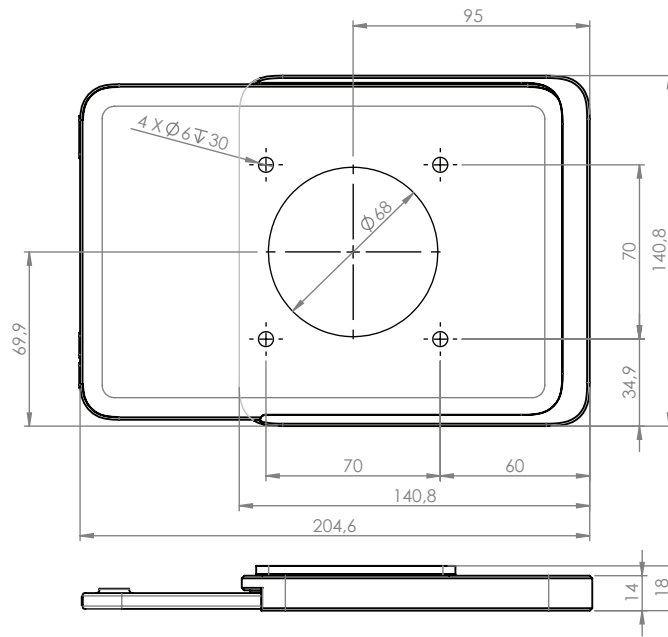

Dame Wall Home 2.0 for iPad mini 8.3"