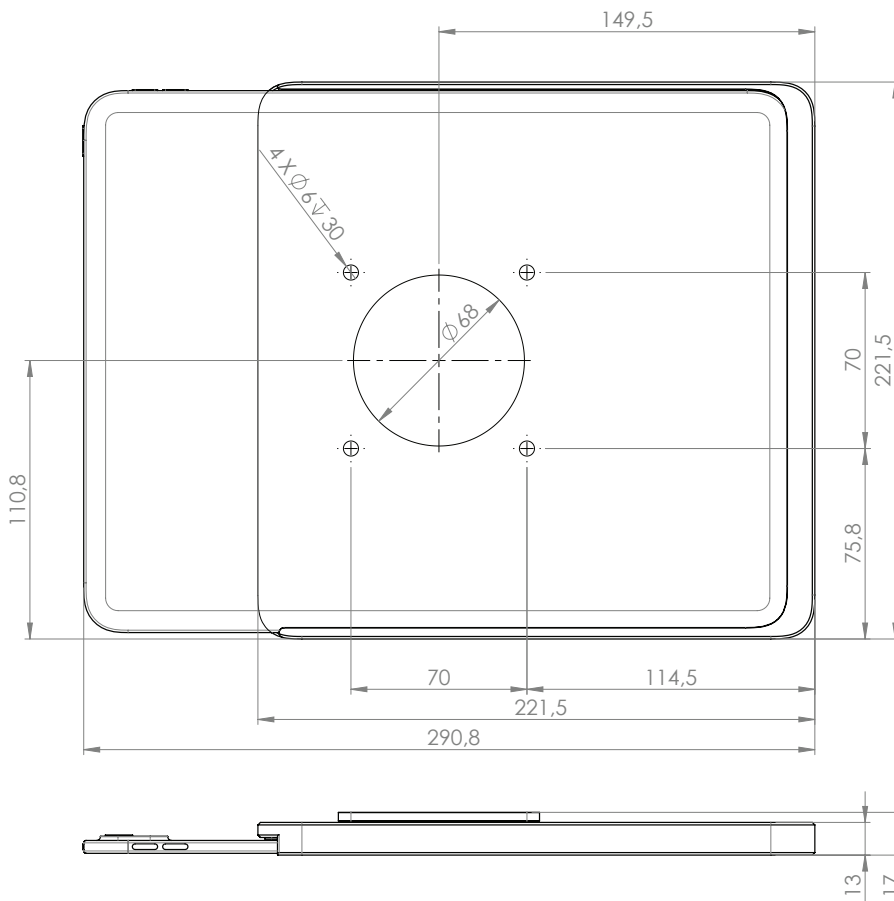

Dame Wall Home 2.0 for iPad Air 13" (2024, 2025)

Dame Wall Home 2.0 for iPad Pro 13" (2024, 2025)