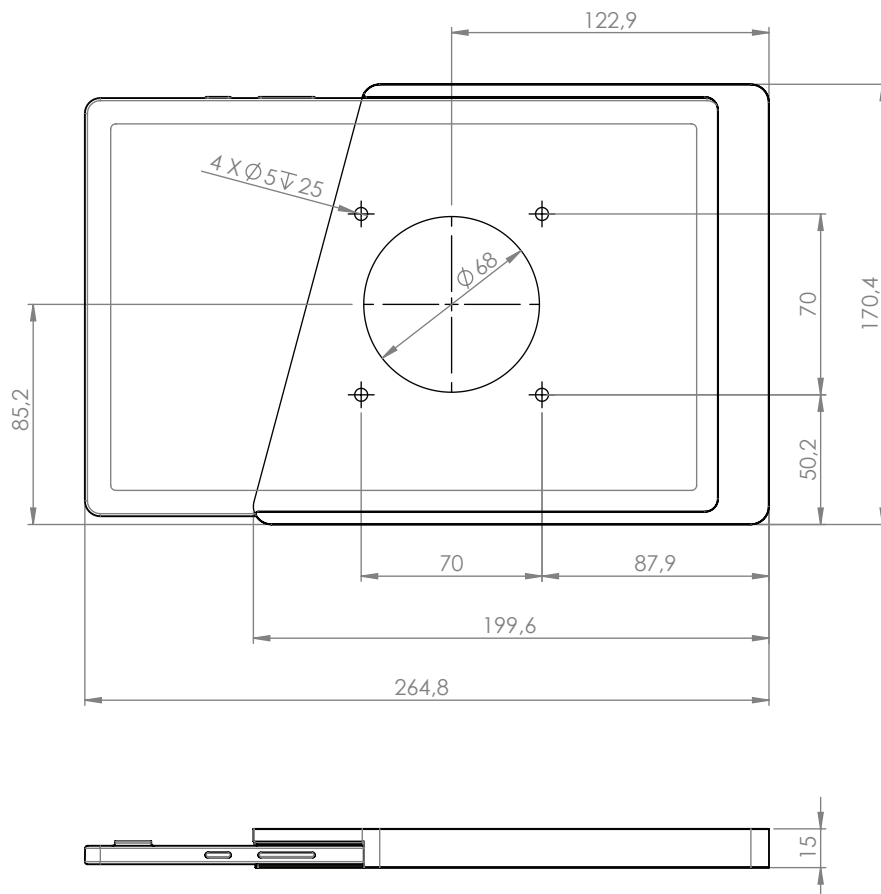

Companion Wall Home for Samsung Galaxy Tab A8 10.5"