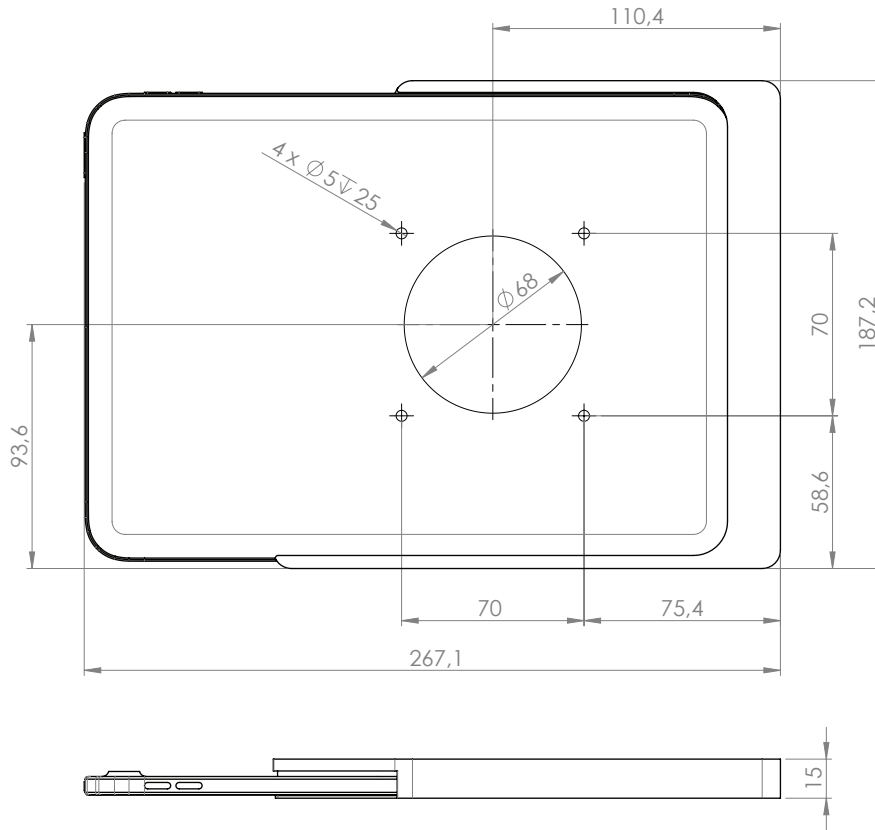

Companion Wall Home for iPad 10.9" (10th gen.) / iPad 11" (A16)